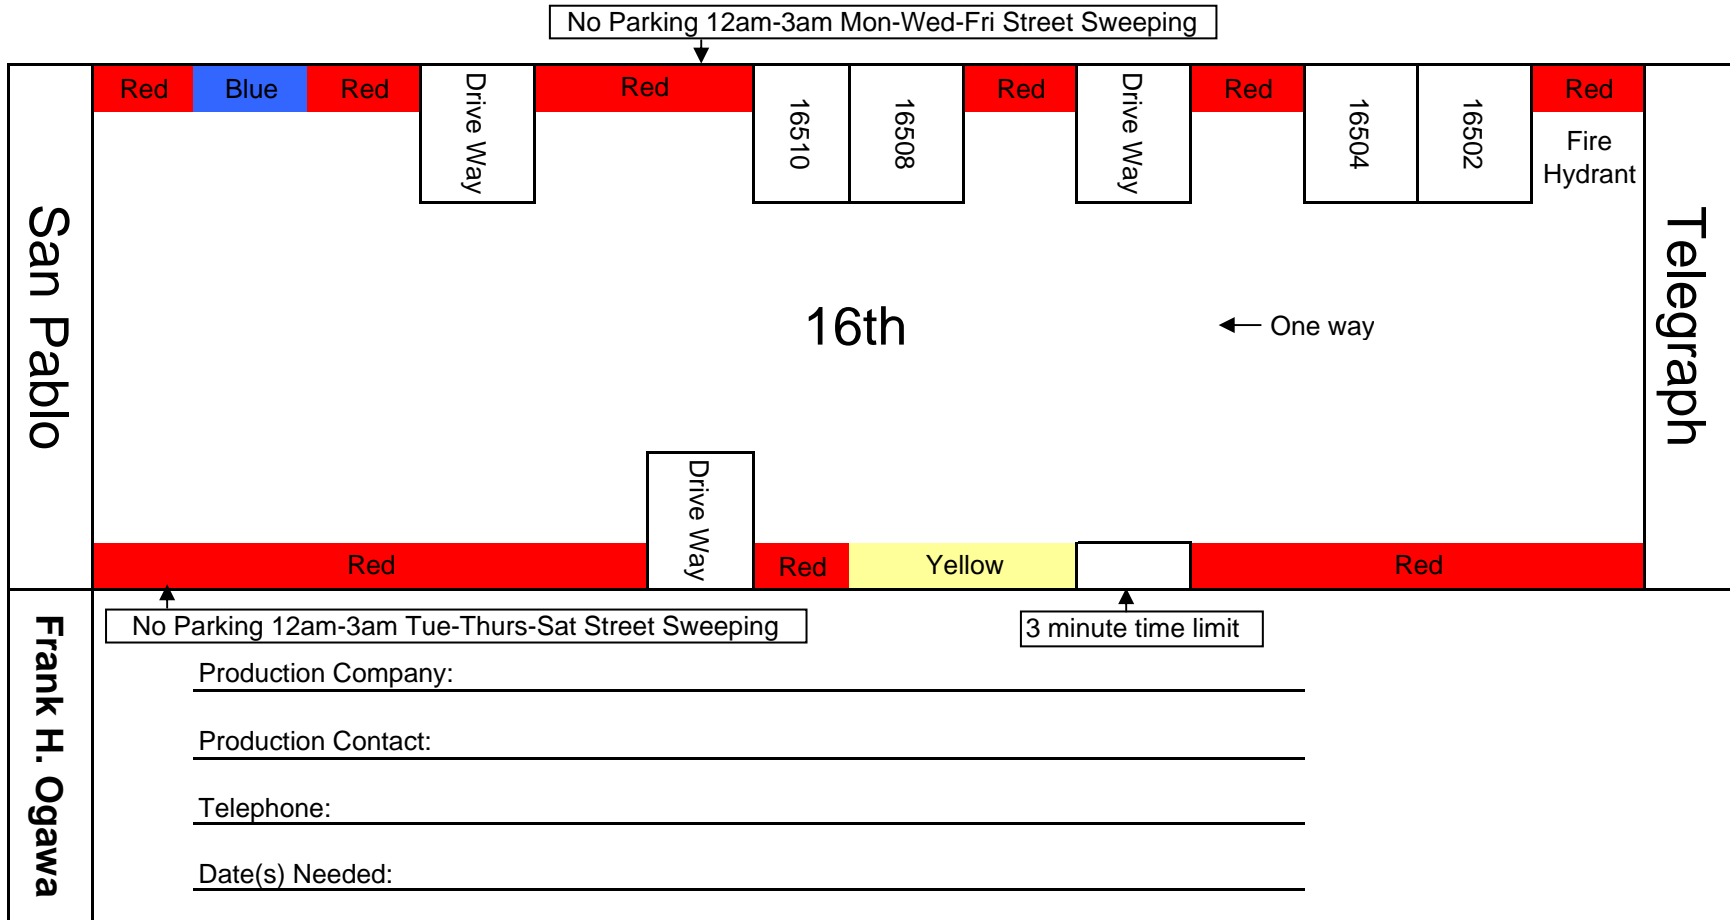

Map: 16 th, Telegraph to San Pablo

Please include the filming location address.